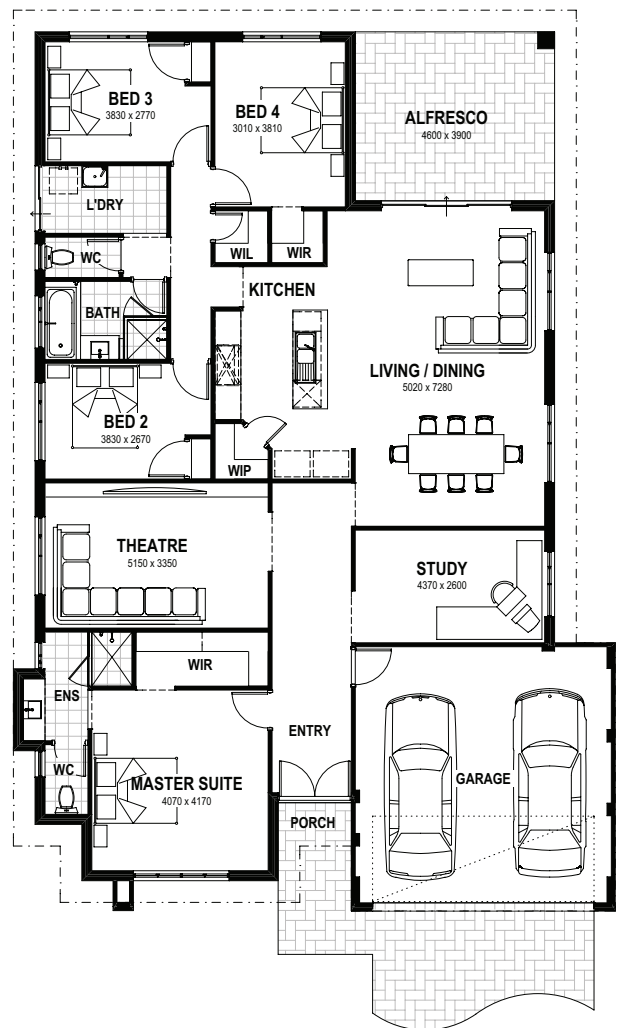

Australis

- Parent's retreat with master suite, ensuite, large walk-in robe and home theatre
- Children's wing at the rear of the home linking the 3 bedrooms and 2nd bathroom
- Centrally-located kitchen boasts a large walk-in pantry, island bench and fridge/freezer recess
- The oversized entry allows you to make a statement to guests the minute they step inside your home

Notes: _____

Total area: 245.18m²
Momentum Range

When You Sum It Up, Summit Comes Out On Top.

Call 6555 7548 or visit
newgenerationhomes.com.au

**New
- Generation
Homes**

Powered by  **SUMMIT**

Information correct as at 1 May 2019. Plans may be changed or discontinued without notice.
Please speak to your New Homes Consultant for details. Images are for illustrative purposes only. BC10689