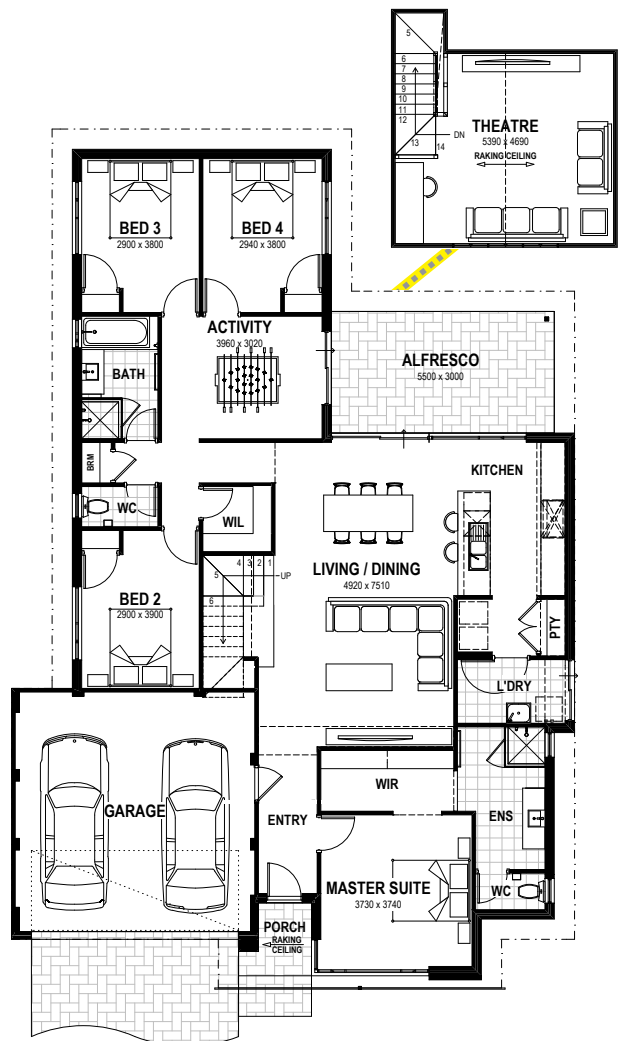

Fleetwood 15 IV

4

2

2

This stunning, contemporary design boasts an upstairs loft with raked ceilings creating a free-flowing sense of light and space. Upstairs is perfect for a home theatre or entertainment zone, whilst downstairs there's plenty of room with 3 kids' bedrooms surrounding a large activity room.

The generously-sized master suite boasts a massive walk-in robe and a stylish ensuite to pamper yourself. The alfresco design is creative and clever: it offers dual indoor/outdoor access from both the living area and the activity room creating the ultimate family-friendly space.

With its contrast render and feature cladding to the front elevation, this home commands attention from the street.

Notes: _____

Total area: 255.55m²
Momentum Range

When You Sum It Up, Summit Comes Out On Top.