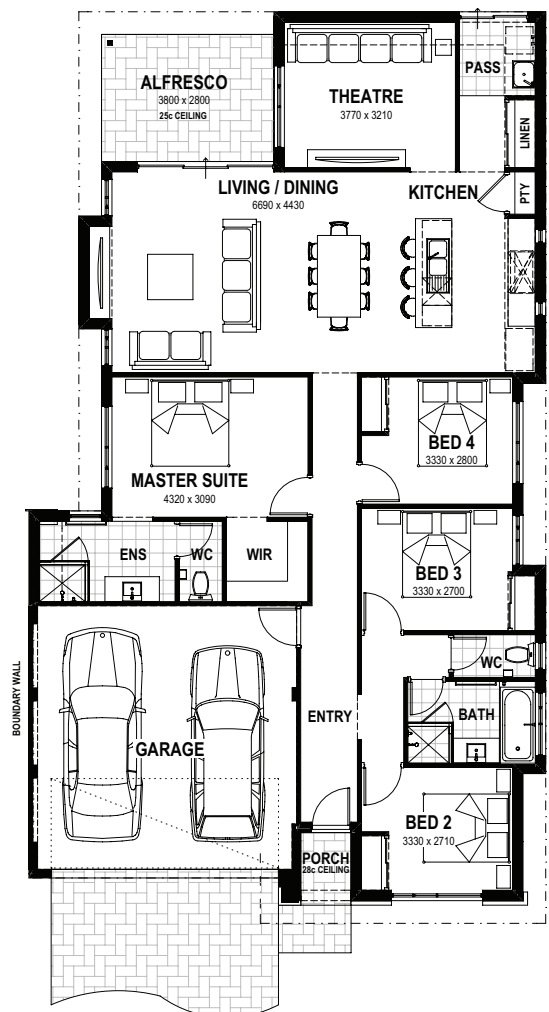

Hasting

- All bedrooms are located in the front half of the home, turning the back of the home into the perfect area for the private home theatre
- The opulent master suite features a generous walk-in robe and ensuite
- Intelligent design connects the living/dining and kitchen, creating a massive entertaining zone which flows effortlessly into the alfresco
- The kitchen includes laundry and linen cupboards and also a convenient exit through the laundry

Notes: _____

Total area: 199.2m²
Momentum Range

When You Sum It Up, Summit Comes Out On Top.

Call 6555 7548 or visit
newgenerationhomes.com.au

**New
- Generation
Homes**

Powered by **SUMMIT**