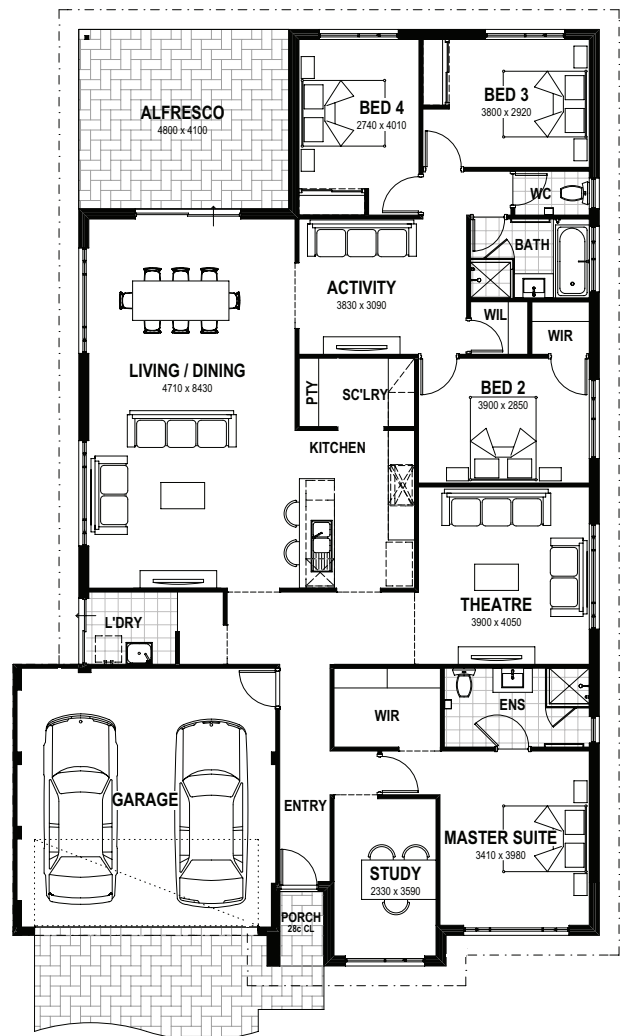

Maxus

- Well-integrated open plan living areas with high ceilings are perfectly designed for modern living
- Master suite with ensuite and walk-in robes creates the perfect parents retreat away from the children's zone
- Clever kids' wing includes 3 bedrooms with own bathroom plus a dedicated activity room
- The large home theatre ensures there's room for the whole family to enjoy
- Massive walk-in pantry makes this kitchen ideal for the budding master chef
- Large alfresco makes entertaining friends and family effortless

Notes: _____

Total area: 258.15m²
Momentum Range

When You Sum It Up, Summit Comes Out On Top.

Call 6555 7548 or visit
newgenerationhomes.com.au

**New
- Generation
Homes**

Powered by  **SUMMIT**

Information correct as at 1 May 2019. Plans may be changed or discontinued without notice.
Please speak to your New Homes Consultant for details. Images are for illustrative purposes only. BC10689